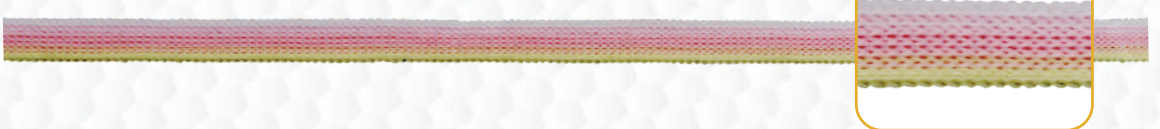

MFRS & EXPORTERS OF

Twil Tapes | Knitted Tapes | Jacquard Tape
Printing Tape | Design Tape | Rope | Draw Cord
Elastic & Metal (Tipping+Aglet)

STANDARD 100

MRT001

MRT002

MRT003

MRT004

MRT005

OFFICE

www.mrtapes.in

md@mrtapes.in | marketing2@mrtapes.in | marketing1@mrtapes.in

+91 96886 69797, +91 89258 42137, +91 91501 53457

NO.37&38/27, OM SAKTHI KOVIL STREET, OPPOSITE OM SAKTHI KOVIL, KONGU NAGAR, TIRUPUR - 641607

FACTORY