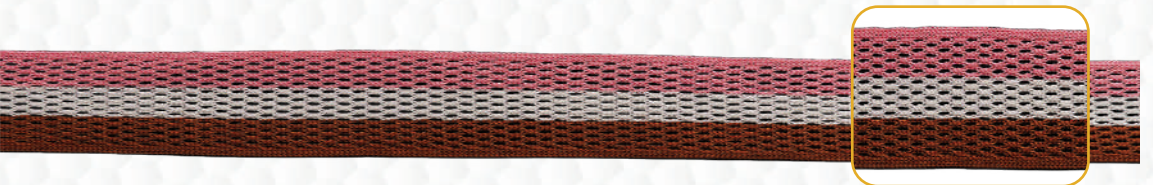

MFRS & EXPORTERS OF

Twil Tapes | Knitted Tapes | Jacquard Tape
Printing Tape | Design Tape | Rope | Draw Cord
Elastic & Metal (Tipping+Aglet)

STANDARD 100

MRT071

MRT072

MRT073

MRT074

MRT075

OFFICE

www.mrtapes.in

md@mrtapes.in | marketing2@mrtapes.in | marketing1@mrtapes.in

+91 96886 69797, +91 89258 42137, +91 91501 53457

NO.37&38/27, OM SAKTHI KOVIL STREET, OPPOSITE OM SAKTHI KOVIL, KONGU NAGAR, TIRUPUR - 641607

FACTORY