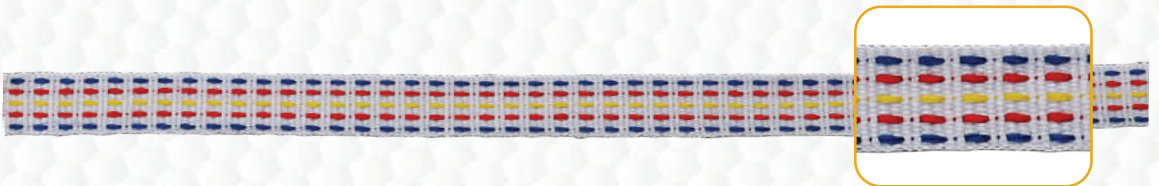

MFRS & EXPORTERS OF

Twil Tapes | Knitted Tapes | Jacquard Tape
Printing Tape | Design Tape | Rope | Draw Cord
Elastic & Metal (Tipping+Aglet)

STANDARD 100

MRT046

MRT047

MRT048

MRT049

MRT050

OFFICE

www.mrtapes.in

md@mrtapes.in | marketing2@mrtapes.in | marketing1@mrtapes.in

+91 96886 69797, +91 89258 42137, +91 91501 53457

NO.37&38/27, OM SAKTHI KOVIL STREET, OPPOSITE OM SAKTHI KOVIL, KONGU NAGAR, TIRUPUR - 641607

FACTORY